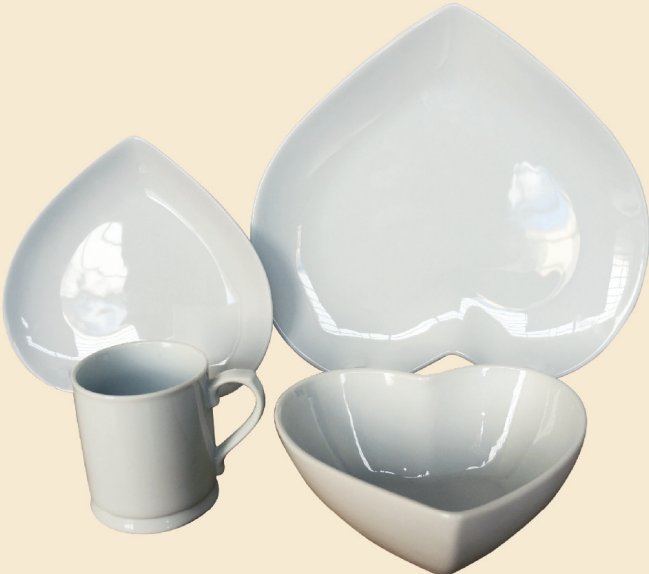

Shape PS-01

Shape PS-12

Tea, Sugar and Milk Pot Set

Shape PH-02

Shape PE-13

Shape PC-06

Shape PP-05

Shape PS-16

Shape PP-02

Shape PE-07

Shape PC-01

Shape PP-01

Shape PP-04

The SQOOP ! Range

22x16cm Oval Bowl, H-3.8cm

20x15cm Oval Bowl, H-3.5cm

15x11cm Oval Bowl, H-3cm

23cm Salad Bowl, H-5.8cm

15cm Cereal Bowl, H-4cm

22cm Coup Soup, H-4cm

15x15cm Cereal Bowl, H-7.5cm

14x14cm Bowl, H-3.8cm

Love

19 24cm Broad Rim Bowl, H-6.5cm